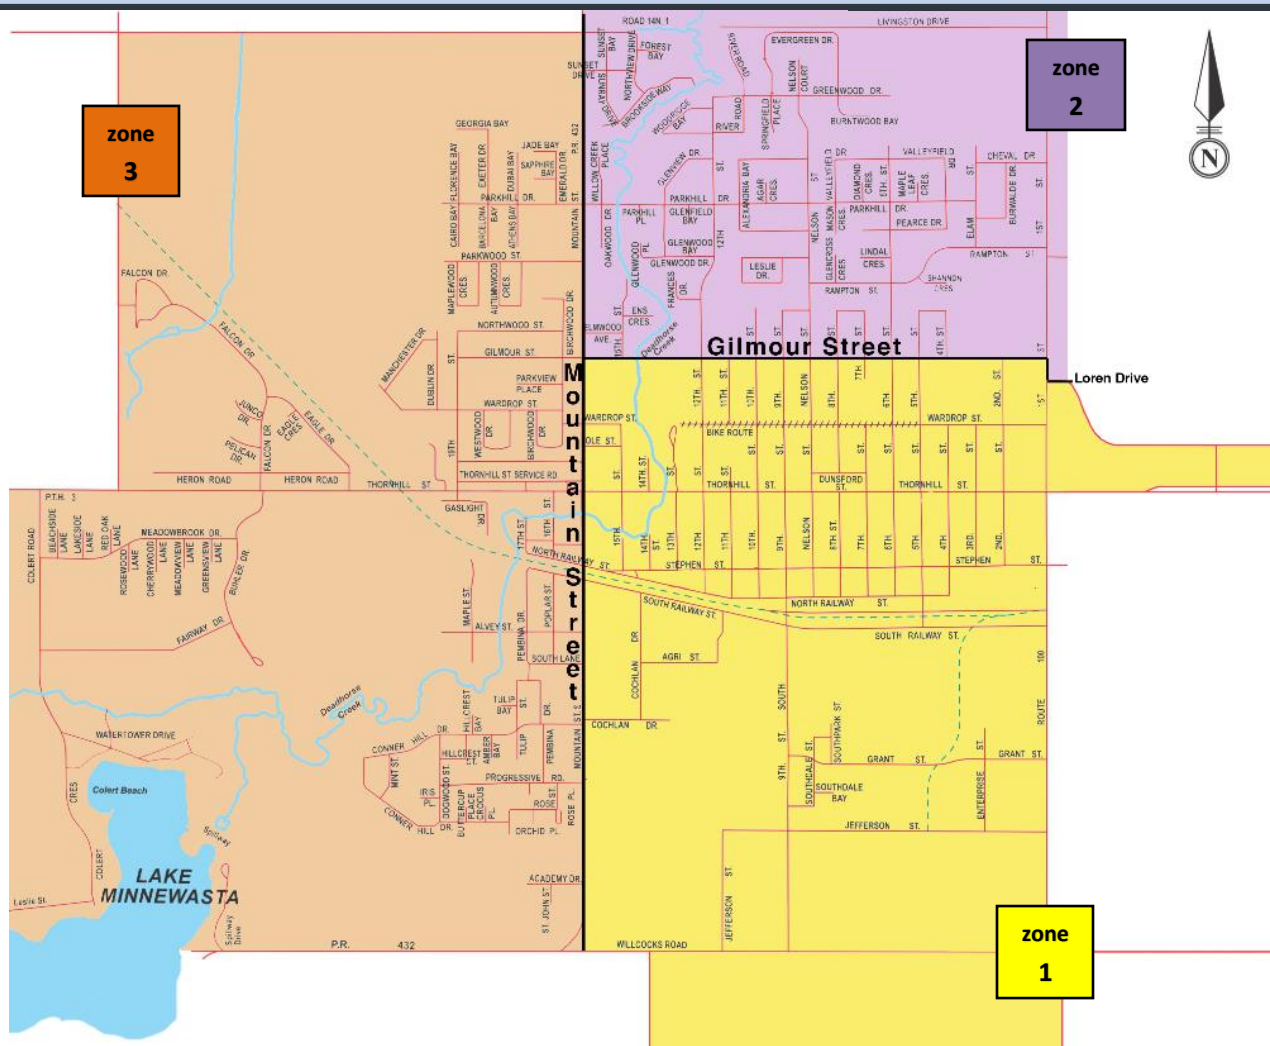

SPRING WEEK

Zone 1 – May 9, 2023
 Zone 2 – May 10, 2023
 Zone 3 – May 12, 2023

FALL WEEK

Zone 1 – October 17, 2023
 Zone 2 – October 18, 2023
 Zone 3 – October 20, 2023

Residents may access the Willcocks Road Compost Yard at any time to drop off yard waste only. Other items that you would put in your green bin (such as food scraps or pet waste) do not belong in the Compost Yard; those materials are processed mechanically at a compost plant in Morden's industrial park.

KNOW YOUR ZONE

ZONE 1

South of Gilmour Street and east of Mountain Street

ZONE 2

North of Gilmour Street or Loren Drive, and east of Mountain Street

ZONE 3

West of Mountain Street

City of Morden