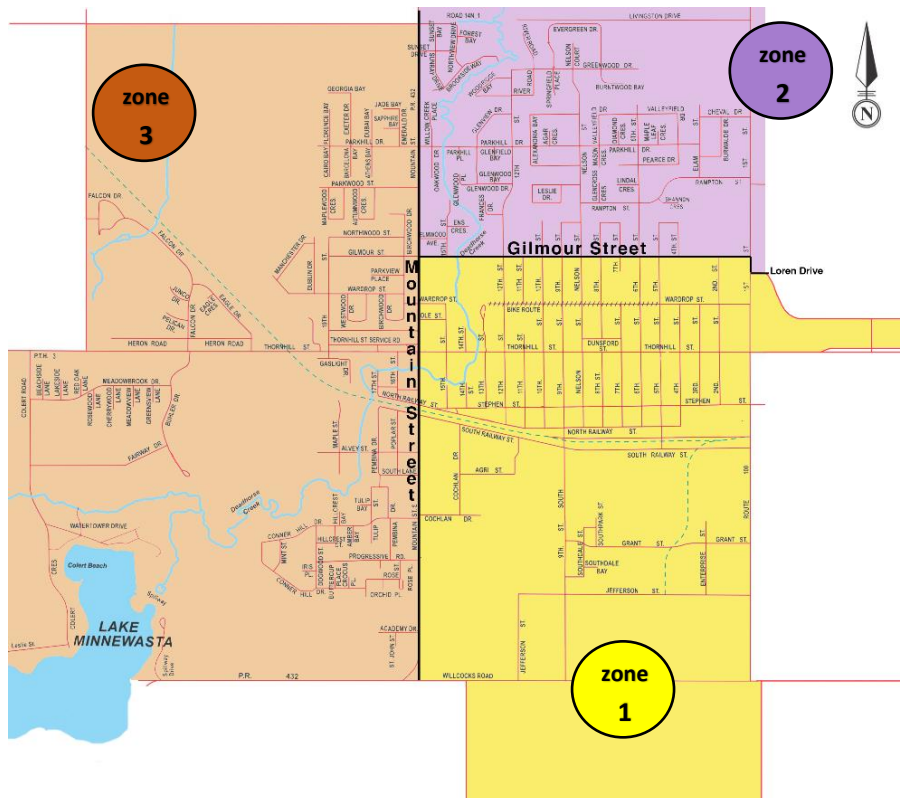

SPRING WEEK

- Zone 1 – May 11, 2021
- Zone 2 – May 12, 2021
- Zone 3 – May 14, 2021

FALL WEEK

- Zone 1 – October 12, 2021
- Zone 2 – October 13, 2021
- Zone 3 – October 15, 2021

Residents may access the Willcocks Road Compost Yard at any time to drop off yard waste only. Other items that you would put in your green bin (such as food scraps or pet waste) do not belong in the Compost Yard; those materials are processed mechanically at a compost plant in Morden's industrial park.

KNOW YOUR ZONE

ZONE 1

South of Gilmour Street and east of Mountain Street

ZONE 2

North of Gilmour Street or Loren Drive, and east of Mountain Street

ZONE 3

West of Mountain Street

City of Morden